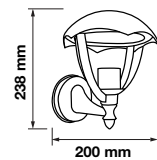

Voltage: AC:220-240V

Max.Watts: 60W

IP Rating: IP44

Holder: E27

Color of Fixture: Matt White

Body Type: Aluminium+Glass

Size: 245x445x185mm

Box Qty: 8 Pcs