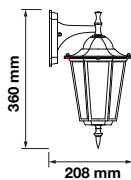

Wall Lamp
VT-750-W

SKU: 7069

3800157616225

Voltage:	AC:220-240V,50Hz
Max.Watts:	40W
IP Rating:	IP44
Holder:	E27
Color of Fixture:	Matt White
Body Type:	Aluminium+Glass
Size:	208x360x170mm
Box Qty:	10 Pcs