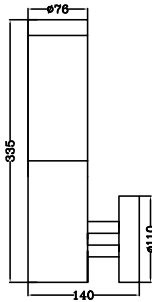

Applications

Suitable for Outdoor Lighting

NEW

Wall Fittings-E27
VT-832

SKU: 8623 3800157652421

Voltage:	AC:220-240V,50Hz
Max.Watts:	60w
IP Rating:	IP44
Holder:	E27
Color of Fixture:	White+Stainless Steel
Body Type:	Stainless Steel+PC
Size:	76x375mm
Box Qty:	12 Pcs

NEW

Wall Fittings-E27
VT-833

SKU: 8624 3800157652438

Voltage:	AC:220-240V,50Hz
Max.Watts:	60w
IP Rating:	IP44
Holder:	E27
Color of Fixture:	White+Stainless Steel
Body Type:	Stainless Steel+PC
Size:	76x140x335mm
Box Qty:	12 Pcs