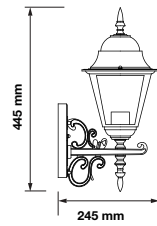

Color of Fixture: Matt Black

Body Type: Aluminium+Glass

Size: 245x445x185mm

Box Qty: 8 Pcs

Wall Lamp

VT-761-W

SKU: 7522

3800157617819