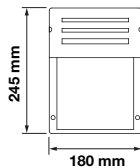

Voltage:	AC:220-240V,50Hz
Max.Watts:	60W
IP Rating:	IP44
Holder:	E27
Color of Fixture:	Matt Black
Body Type:	Aluminium+Glass
Size:	245x180x93mm
Box Qty:	10 Pcs

Wall Lamp
VT-754-MW

SKU: 7077 3800157616300