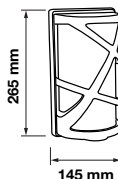

SKU: 7064 3800157614399