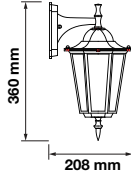

Wall Lamp
VT-750-B

SKU: 7068

3800157616218

Voltage:	AC:220-240V,50Hz
Max.Watts:	40W
IP Rating:	IP44
Holder:	E27
Color of Fixture:	Matt Black
Body Type:	Aluminium+Glass
Size:	208x360x170mm
Box Qty:	10 Pcs