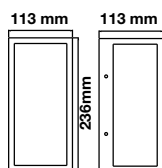

SKU: 8518 3800157637442

Voltage:	AC:220-240V, 50Hz
Max.Watts:	60W
IP Rating:	IP44
Holder:	E27
Color of Fixture:	Matt White
Body Type:	Aluminium+Clear Glass
Size:	113x236x113mm
Box Qty:	10 Pcs