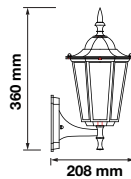

Wall Lamp

VT-749-W

SKU: 7067

3800157616201

Voltage:	AC:220-240V,50Hz
Max.Watts:	40W
IP Rating:	IP44
Holder:	E27
Color of Fixture:	Matt White
Body Type:	Aluminium+Glass
Size:	208x360x170mm
Box Qty:	10 Pcs