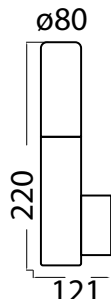

Wall Fittings GU10

VT-7616

SKU: 7566 3800157636391

Voltage:	AC:220-240V,50-60Hz
Max.Watts:	35W
IP Rating:	IP54
Holder:	GU10
Color of Fixture:	Black
Body Type:	Aluminium body+opal PC diffuser
Size:	121x80x220mm
Box Qty:	6 Pcs