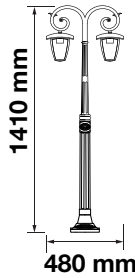

Stand Lamp
VT-738

SKU: 7061 3800157612647

Voltage:	AC:220-240V,50Hz
Max.Watts:	60Wx2
IP Rating:	IP44
Holder:	E27
Color of Fixture:	Black
Body Type:	Aluminium+Glass
Size:	480x1410mm
Box Qty:	1 Pcs