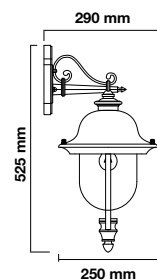

Voltage: AC:220-240V,50Hz

Max.Watts: 40W

IP Rating: IP44

Holder: E27

Color of Fixture: Black

Body Type: Aluminium+Plastic

Size: 200x238mm

Box Qty: 6 Pcs