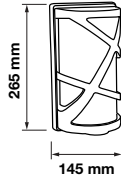

Wall Lamp
VT-745-DG

SKU: 7065 3800157614405

Voltage:	AC:220-240V,50Hz
Max.Watts:	40W
IP Rating:	IP54
Holder:	E27
Color of Fixture:	Dark Grey
Body Type:	Aluminium
Size:	145X265mm
Box Qty:	12 Pcs