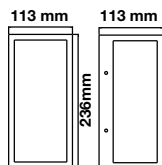

Wall Lamp
VT-837

SKU: 8517 3800157637435

Voltage:	AC:220-240V, 50Hz
Max.Watts:	60W
IP Rating:	IP44
Holder:	E27
Color of Fixture:	Matt Black
Body Type:	Aluminium+Clear Glass
Size:	113x236x113mm
Box Qty:	10 Pcs