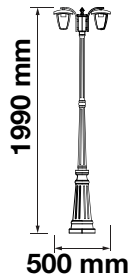

Stand Lamp
VT-740

SKU: 7063 3800157612661

Voltage:	AC:220-240V,50Hz
Max.Watts:	60Wx3
IP Rating:	IP44
Holder:	E27
Color of Fixture:	Black
Body Type:	Aluminium+Glass
Size:	500x1990mm
Box Qty:	1 Pcs