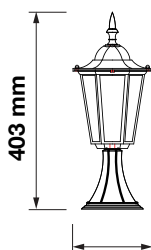

Max.Watts: 40W

IP Rating: IP44

Holder: E27

Color of Fixture: Matt Black

Body Type: Aluminium+Glass

Size: 170x403mm

Box Qty: 10 Pcs

Stand Lamp