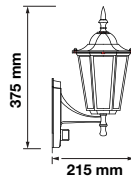

Wall Lamp

VT-751-B

SKU: 7070

3800157616232