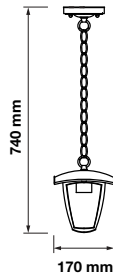

Ceiling Lamp

VT-735

SKU: 7058 3800157612616

Voltage:	AC:220-240V,50Hz
Max.Watts:	60W
IP Rating:	IP44
Holder:	E27
Color of Fixture:	Black
Body Type:	Aluminium+Plastic
Size:	170x740mm
Box Qty:	10 Pcs