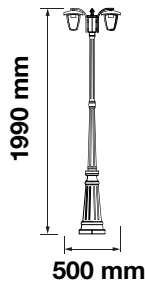

Stand Lamp
VT-739

SKU: 7062 3800157612654

Voltage:	AC:220-240V,50Hz
Max.Watts:	60Wx2
IP Rating:	IP44
Holder:	E27
Color of Fixture:	Black
Body Type:	Aluminium+Glass
Size:	500x1990mm
Box Qty:	1 Pcs