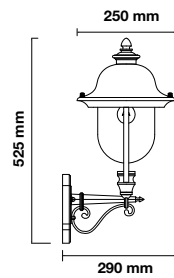

Color of Fixture: Matt Black

Body Type: Aluminium, Glass

Size: 290x250x525mm

Box Qty: 6 Pcs

Wall Lamp

VT-853

SKU: 7532

3800157630085