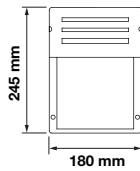

Wall Lamp
VT-754-MB

SKU: 7076 3800157616294

Voltage:	AC:220-240V,50Hz
Max.Watts:	60W
IP Rating:	IP44
Holder:	E27
Color of Fixture:	Matt Black
Body Type:	Aluminium+Glass
Size:	245x180x93mm
Box Qty:	10 Pcs