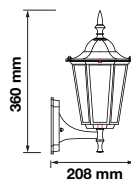

Wall Lamp

VT-751-W

SKU: 7071

3800157616249

Voltage:	AC:220-240V,50Hz
Max.Watts:	40W
IP Rating:	IP44
Holder:	E27
Color of Fixture:	Matt White
Body Type:	Aluminium+Glass
Size:	215x375x170mm
Box Qty:	10 Pcs

Wall Lamp