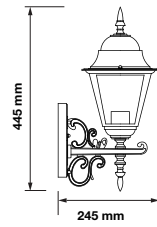

Wall Lamp

VT-761-B

SKU: 7521

3800157617802

Voltage: AC:220-240V

Max.Watts: 60W

IP Rating: IP44

Holder: E27

Color of Fixture: Matt Black

Body Type: Aluminium+Glass

Size: 245x445x185mm

Box Qty: 8 Pcs