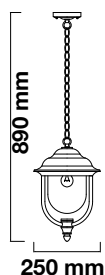

Ceiling Lamp

VT-850

SKU: 7529

3800157630054

Voltage: AC:200-240V,50Hz

Max.Watts: 60W

IP Rating: IP44

Holder: E27

Color of Fixture: Matt Black

Body Type: Aluminium+PC

Size: 250x890mm

Box Qty: 8 Pcs