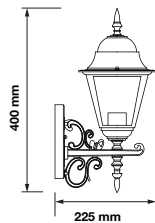

Wall Lamp
VT-760-B

SKU: 7519 3800157617789

Voltage:	AC:220-240V
Max.Watts:	60W
IP Rating:	IP44
Holder:	E27
Color of Fixture:	Matt Black
Body Type:	Aluminium+Glass
Size:	225x400x148mm
Box Qty:	12 Pcs