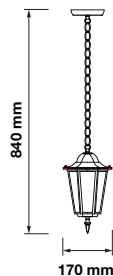

Voltage:	AC:220-240V,50Hz
Max.Watts:	60W
IP Rating:	IP44
Holder:	E27
Color of Fixture:	Black
Body Type:	Aluminium+Glass
Size:	235x225mm
Box Qty:	10 Pcs

Wall Lamp
VT-750-W

SKU: 7069

3800157616225

Voltage:	AC:220-240V,50Hz
Max.Watts:	40W
IP Rating:	IP44
Holder:	E27
Color of Fixture:	Matt White
Body Type:	Aluminium+Glass
Size:	208x360x170mm
Box Qty:	10 Pcs