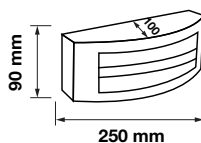

SKU: 7514 3800157617734

Voltage:	AC:220-240V
Max.Watts:	14W
IP Rating:	IP44
Holder:	E27
Color of Fixture:	Stainless Steel
Body Type:	Stainless Steel+PC
Size:	250x90x100mm
Box Qty:	12 Pcs