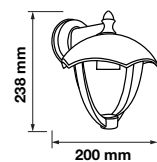

Wall Lamp

VT-731

SKU: 7047

3800157610407

Voltage: AC:220-240V,50Hz

Max.Watts: 40W

IP Rating: IP44

Holder: E27

Color of Fixture: Black

Body Type: Aluminium+Plastic

Size: 200x238mm

Box Qty: 6 Pcs