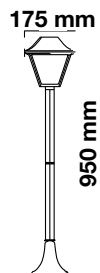

Pole Lamp

VT-845

SKU: 8687 3800157654920

Voltage:	AC:220-240V,50Hz
Max.Watts:	60W
IP Rating:	IP44
Holder:	E27
Color of Fixture:	Black
Body Type:	Aluminium+Glass
Size:	175x950mm
Box Qty:	10 Pcs