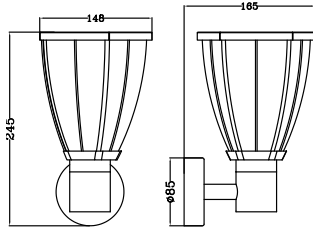

Wall Lamp
VT-835

SKU: 8628

3800157652506

Voltage:	AC:220-240V,50Hz
Max.Watts:	40w
IP Rating:	IP44
Holder:	E27
Color of Fixture:	Dark Grey
Body Type:	Stainless Steel+PC
Size:	148x165x245mm
Box Qty:	6 Pcs