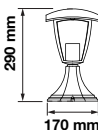

Max.Watts: 60W

IP Rating: IP44

Holder: E27

Color of Fixture: Black

Body Type: Aluminium+PC

Size: 250x1110mm

Box Qty: 1 Pcs

Stand Lamp