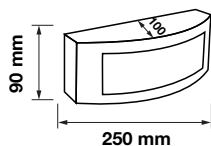

SKU: 7513 3800157617727

Voltage:	AC:220-240V,50Hz
Max.Watts:	14W
IP Rating:	IP44
Holder:	E27
Color of Fixture:	Stainless Steel
Body Type:	Stainless Steel+PC
Size:	250x90x100mm
Box Qty:	12 Pcs