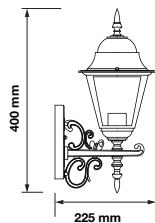

Wall Lamp
VT-760-W

SKU: 7520 3800157617796

Voltage:	AC:220-240V
Max.Watts:	60W
IP Rating:	IP44
Holder:	E27
Color of Fixture:	Matt White
Body Type:	Aluminium+Glass
Size:	225x400x148mm
Box Qty:	12 Pcs