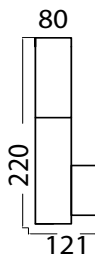

Wall Fittings GU10

VT-7613

SKU: 7563 3800157636360

Voltage:	AC:220-240V/50-60HZ
Max. Watts:	35W
IP Rating:	IP54
Holder:	GU10
Color of Fixture:	Black
Body Type:	Aluminium body+clear PC diffuser
Size:	121x80x220mm
Box Qty:	6 Pcs