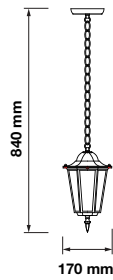

Ceiling Lamp

VT-752-W

SKU: 7073 3800157616263

Voltage:	AC:220-240V,50Hz
Max.Watts:	40W
IP Rating:	IP44
Holder:	E27
Color of Fixture:	White
Body Type:	Aluminium+Glass
Size:	170x840mm
Box Qty:	10 Pcs