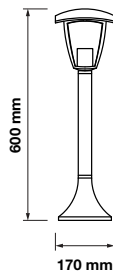

Stand Lamp

VT-736

SKU: 7059 3800157612623

Voltage:	AC:220-240V,50Hz
Max.Watts:	60W
IP Rating:	IP44
Holder:	E27
Color of Fixture:	Black
Body Type:	Aluminium+Glass
Size:	170x600mm
Box Qty:	10 Pcs